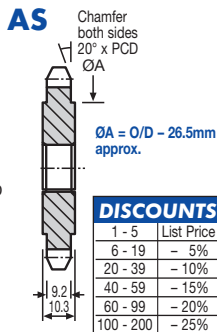

### 5/8" Pitch

STD : Mild Steel (En202)

Other numbers of teeth available

Roller Ø 10.16

Chain No. 10 B-1

HPC Part No. SBR-625

### DISCOUNTS

Quantity	List Price
1 - 5	List Price
6 - 19	- 5%
20 - 39	- 10%
40 - 59	- 15%
60 - 99	- 20%
100 - 200	- 25%

PART NUMBER	TEETH	P.C.D. mm	ØD mm	BOSS Ø mm	BORE Ø mm	PRICE EACH 1-5	
						S	AS
S62-8	8	41.48	47.84	25.40	12.70	£14.63	£11.58
S62-9	9	46.41	53.15	25.40	12.70	£16.24	£12.32
S62-10	10	51.37	58.38	25.40	12.70	£17.98	£13.46
S62-11	11	56.35	63.59	28.58	12.70	£18.98	£14.13
S62-12	12	61.33	68.77	31.75	12.70	£20.08	£14.95
S62-13	13	66.33	73.93	31.75	12.70	£20.88	£16.12
S62-14	14	71.34	79.07	31.75	12.70	£21.58	£16.65
S62-15	15	76.35	84.20	44.45	12.70	£22.33	£17.24
S62-16	16	81.37	89.32	50.80	12.70	£22.78	£17.77
S62-17	17	86.39	94.44	50.80	12.70	£24.96	£18.40
S62-18	18	91.42	99.55	50.80	12.70	£26.66	£19.89
S62-19	19	96.44	104.66	60.33	12.70	£27.60	£21.06
S62-20	20	101.47	109.75	63.50	12.70	£28.40	£22.05
S62-21	21	106.51	114.85	63.50	12.70	£29.10	£23.36
S62-23	23	116.58	125.03	63.50	12.70	£30.24	£25.69
S62-25	25	126.66	135.19	69.85	12.70	£34.06	£27.41
S62-27	27	136.74	145.35	69.85	12.70	£37.44	£29.93
S62-30	30	151.87	160.56	79.38	15.88	£54.99	£33.09
S62-33	33	167.00	175.78	79.38	15.88	£62.11	£45.97
S62-35	35	177.09	185.91	88.90	15.88	£67.18	£49.71
S62-36	36	182.14	190.97	88.90	15.88	£74.75	£51.21
S62-38	38	192.23	201.10	88.90	19.05	£86.18	£56.83
S62-39	39	197.28	206.16	88.90	19.05	£94.58	£64.72
S62-40	40	202.33	211.23	88.90	19.05	£96.52	£73.39
S62-42	42	212.43	221.36	88.90	19.05	£101.79	£80.83
S62-44	44	222.52	231.49	88.90	19.05	£107.89	£86.21
S62-48	48	242.72	251.72	88.90	25.40	£111.89	£92.23