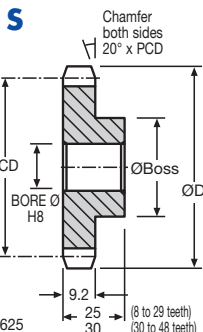

### 5/8" Pitch

STD : Mild Steel (En202)

Other numbers of teeth available

Roller Ø 10.16

Chain No. 10 B-1

HPC Part No. SBR-625

### DISCOUNTS

Quantity	List Price
1 - 5	List Price
6 - 19	- 5%
20 - 39	- 10%
40 - 59	- 15%
60 - 99	- 20%
100 - 200	- 25%

PART NUMBER	TEETH	P.C.D. mm	ØD mm	BOSS Ø mm	BORE Ø mm	PRICE EACH 1-5	
						S	AS
S62-8	8	41.48	47.84	25.40	12.70	£14.63	£11.58
S62-9	9	46.41	53.15	25.40	12.70	£16.24	£12.32
S62-10	10	51.37	58.38	25.40	12.70	£17.98	£13.46
S62-11	11	56.35	63.59	28.58	12.70	£18.98	£14.13
S62-12	12	61.33	68.77	31.75	12.70	£20.08	£14.95
S62-13	13	66.33	73.93	31.75	12.70	£20.88	£16.12
S62-14	14	71.34	79.07	31.75	12.70	£21.58	£16.65
S62-15	15	76.35	84.20	44.45	12.70	£22.33	£17.24
S62-16	16	81.37	89.32	50.80	12.70	£22.78	£17.77
S62-17	17	86.39	94.44	50.80	12.70	£24.96	£18.40
S62-18	18	91.42	99.55	50.80	12.70	£26.66	£19.89
S62-19	19	96.44	104.66	60.33	12.70	£27.60	£21.06
S62-20	20	101.47	109.75	63.50	12.70	£28.40	£22.05
S62-21	21	106.51	114.85	63.50	12.70	£29.10	£23.36
S62-23	23	116.58	125.03	63.50	12.70	£30.24	£25.69
S62-25	25	126.66	135.19	69.85	12.70	£34.06	£27.41
S62-27	27	136.74	145.35	69.85	12.70	£37.44	£29.93
S62-30	30	151.87	160.56	79.38	15.88	£54.99	£33.09
S62-33	33	167.00	175.78	79.38	15.88	£62.11	£45.97
S62-35	35	177.09	185.91	88.90	15.88	£67.18	£49.71
S62-36	36	182.14	190.97	88.90	15.88	£74.75	£51.21
S62-38	38	192.23	201.10	88.90	19.05	£86.18	£56.83
S62-39	39	197.28	206.16	88.90	19.05	£94.58	£64.72
S62-40	40	202.33	211.23	88.90	19.05	£96.52	£73.39
S62-42	42	212.43	221.36	88.90	19.05	£101.79	£80.83
S62-44	44	222.52	231.49	88.90	19.05	£107.89	£86.21
S62-48	48	242.72	251.72	88.90	25.40	£111.89	£92.23