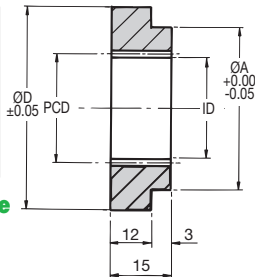

### 1.25 MOD

STD : Steel 045M10 (En32) and Delrin

SPECIAL TEETH : between 40 - 160

20° Pressure Angle

Torque is dependent upon the type of pinions used.