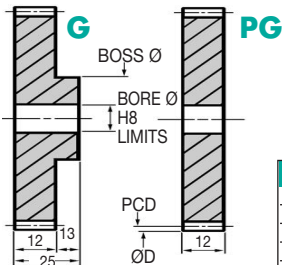

Spur Gears

Materials

Standard duty

STD : Steel 214M15/045M10

ALTERNATIVE : Brass, Tufnol or Delrin

18 DP

20° P.A.

SPECIAL TEETH : between 9 - 315

TORQUE CHECK 50 teeth x 1000 rpm variations of back K.W.	214M15 303S21	214M15 Cse/HD	Brass	Tufnol
	8.880	41.500	4.440	3.550
	0.930	4.230	0.460	0.370

DISCOUNTS	
1 - 5	List Price
6 - 19	- 12%
20 - 39	- 25%
40 - 59	- 33%
60 - 99	- 37%
100 - 200	- 42%

Popular sizes in stock.

Any two part numbers of this pitch will run together.

PART NUMBER	TEETH	PCD (mm)	ØD (mm)	BOSS Ø (mm)	BORE Ø (mm)	PRICE EACH 1 - 5	
						G	PG
G18-9	9	14.11	16.93	18	8	£12.44	£12.11
G18-10	10	15.52	18.34	18	8	£12.48	£12.14
G18-11	11	16.93	19.76	18	8	£12.50	£12.15
G18-12	12	16.93	19.76	14	8	£12.51	£12.16
G18-13	13	18.34	21.17	15	8	£12.93	£12.65
G18-14	14	19.76	22.58	15	8	£13.26	£13.02
G18-15	15	21.17	23.99	18	8	£13.61	£13.40
G18-16	16	22.58	25.40	20	10	£13.96	£13.82
G18-17	17	23.99	26.81	20	10	£14.36	£14.25
G18-18	18	25.40	28.22	20	10	£14.82	£14.67
G18-19	19	26.81	29.63	20	10	£15.39	£14.72
G18-20	20	28.22	31.00	20	10	£16.17	£14.73
G18-21	21	29.63	32.45	20	10	£16.29	£14.83
G18-22	22	31.04	33.87	20	10	£16.48	£14.95
G18-23	23	32.46	35.28	20	10	£16.77	£15.07
G18-24	24	33.87	36.69	25	10	£16.94	£15.19
G18-25	25	35.28	38.10	25	10	£17.81	£15.23
G18-26	26	36.69	39.51	25	10	£18.67	£15.33
G18-27	27	38.10	40.92	25	10	£19.25	£15.55
G18-28	28	39.51	42.33	25	10	£19.81	£15.82
G18-29	29	40.92	43.74	25	10	£20.12	£16.12
G18-30	30	42.33	45.16	25	10	£20.70	£16.29
G18-31	31	43.74	46.57	25	10	£21.07	£16.81

Spur Gears Steel - Standard DP 18

23.114

Unit 14, Foxwood Ind. Park, Foxwood Rd. Chesterfield, Derbyshire S41 9RN
Telephone +44(0)1246 268080 Fax +44(0)1246 260003