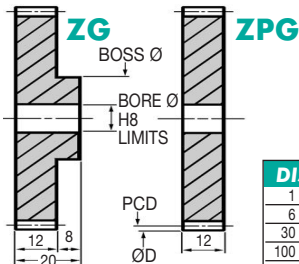

Spur Gears

Materials

Plastic Delrin (fully machined)

STD : White Delrin

18 DP

20° P.A.

SPECIAL TEETH : between 9 - 315

TORQUE CHECK	
50 teeth x 1000 rpm	
variations at back	TORQUE Nm. 1.70

DISCOUNTS	
1 - 5	List Price
6 - 29	- 22%
30 - 99	- 44%
100 - 399	- 47%
400 - 999	- 50%
1000 - 5000	- 53%

Popular sizes in stock.

Any two part numbers of this pitch will run together.

PART NUMBER	TEETH	PCD (mm)	ØD (mm)	BOSS Ø (mm)	BORE Ø (mm)	PRICE EACH 1-5	
						ZG	ZPG
ZG18-9	9	14.11	16.93	18	8	£6.20	£4.75
ZG18-10	10	15.52	18.34	18	8	£6.21	£4.76
ZG18-11	11	16.93	19.76	18	8	£6.24	£4.78
ZG18-12	12	16.93	19.76	14	8	£6.30	£4.79
ZG18-13	13	18.34	21.17	15	8	£6.43	£4.97
ZG18-14	14	19.76	22.58	15	8	£6.65	£5.06
ZG18-15	15	21.17	23.99	18	8	£6.77	£5.22
ZG18-16	16	22.58	25.40	20	10	£6.99	£5.33
ZG18-17	17	23.99	26.81	20	10	£7.27	£5.52
ZG18-18	18	25.40	28.22	20	10	£7.40	£5.67
ZG18-19	19	26.81	29.63	20	10	£8.50	£6.43
ZG18-20	20	28.22	31.00	20	10	£8.93	£6.77
ZG18-21	21	29.63	32.45	20	10	£8.96	£6.87
ZG18-22	22	31.04	33.87	20	10	£9.08	£6.99
ZG18-23	23	32.46	35.28	20	10	£9.26	£7.04
ZG18-24	24	33.87	36.69	25	10	£9.32	£7.14
ZG18-25	25	35.28	38.10	25	10	£9.86	£7.49
ZG18-26	26	36.69	39.51	25	10	£10.30	£7.87
ZG18-27	27	38.10	40.92	25	10	£12.08	£9.26
ZG18-28	28	39.51	42.33	25	10	£12.43	£9.55
ZG18-29	29	40.92	43.74	25	10	£12.68	£9.68
ZG18-30	30	42.33	45.16	25	10	£13.03	£9.96
ZG18-31	31	43.74	46.57	25	10	£13.27	£10.15

Spur Gears Plastic - Fully Machined DP 18

23.118

Unit 14, Foxwood Ind. Park, Foxwood Rd. Chesterfield, Derbyshire S41 9RN
Telephone +44(0)1246 268080 Fax +44(0)1246 260003