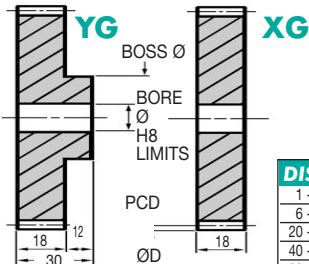

Spur Gears

Materials

Heavy duty steel

STD : 817M40 (En24) or 655M13 (En36)
ALTERNATIVE : 080M40 (En8) torque x 0.47
of 655M13(En36)

18 DP

20° P.A.

SPECIAL TEETH : between 9 - 315

TORQUE CHECK 50 teeth x 1000 rpm	655M13	655M13 Cse/HD	817M40	817M40 Ind/HD
variations	11.50	50.00	5.80	4.60
TORQUE Nm.				
K.W.	1.21	5.24	0.61	0.48

DISCOUNTS	
1 - 5	List Price
6 - 19	- 12%
20 - 39	- 25%
40 - 59	- 33%
60 - 99	- 37%
100 - 200	- 42%

Popular sizes in stock.

Any two part numbers of this pitch will run together.

PART NUMBER	TEETH	PCD (mm)	ØD (mm)	BOSS Ø (mm)	BORE Ø (mm)	PRICE EACH 1 - 5	
						YG	XG
YG18-9	9	14.11	16.93	18	8	£15.61	£15.19
YG18-10	10	15.52	18.34	18	8	£15.65	£15.20
YG18-11	11	16.93	19.76	18	8	£15.68	£15.22
YG18-12	12	16.93	19.76	14	8	£15.69	£15.23
YG18-13	13	18.34	21.17	15	8	£16.17	£15.82
YG18-14	14	19.76	22.58	15	8	£16.57	£16.27
YG18-15	15	21.17	23.99	18	8	£17.02	£16.78
YG18-16	16	22.58	25.40	20	10	£17.48	£17.29
YG18-17	17	23.99	26.81	20	10	£17.99	£17.80
YG18-18	18	25.40	28.22	20	10	£18.55	£18.37
YG18-19	19	26.81	29.63	20	10	£19.25	£18.43
YG18-20	20	28.22	31.00	20	10	£20.24	£18.45
YG18-21	21	29.63	32.45	20	10	£20.42	£18.61
YG18-22	22	31.04	33.87	20	10	£20.64	£18.67
YG18-23	23	32.46	35.28	20	10	£20.95	£18.88
YG18-24	24	33.87	36.69	25	10	£21.21	£19.02
YG18-25	25	35.28	38.10	25	10	£22.30	£16.23
YG18-26	26	36.69	39.51	25	10	£23.36	£19.14
YG18-27	27	38.10	40.92	25	10	£24.10	£19.46
YG18-28	28	39.51	42.33	25	10	£24.78	£19.77
YG18-29	29	40.92	43.74	25	10	£25.18	£20.12
YG18-30	30	42.33	45.16	25	10	£25.95	£20.42
YG18-31	31	43.74	46.57	25	10	£26.33	£21.06

Spur Gears Steel - Heavy Duty DP 18

23.116

Unit 14, Foxwood Ind. Park, Foxwood Rd. Chesterfield, Derbyshire S41 9RN
Telephone +44(0)1246 268080 Fax +44(0)1246 260003